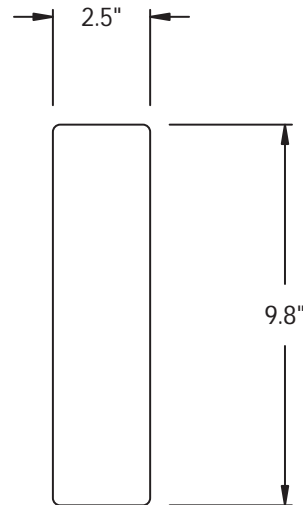

## SPECIFICATIONS

Overall Dimensions: 9.8"H x 2.5" Diameter

The contaminants or other substances removed or reduced by this drinking water system are not necessarily in your water. Do not use with water that is microbiologically unsafe or of unknown quality without adequate disinfection before or after the system. Systems certified for cyst reduction may be used with disinfected water that may contain filterable cysts.